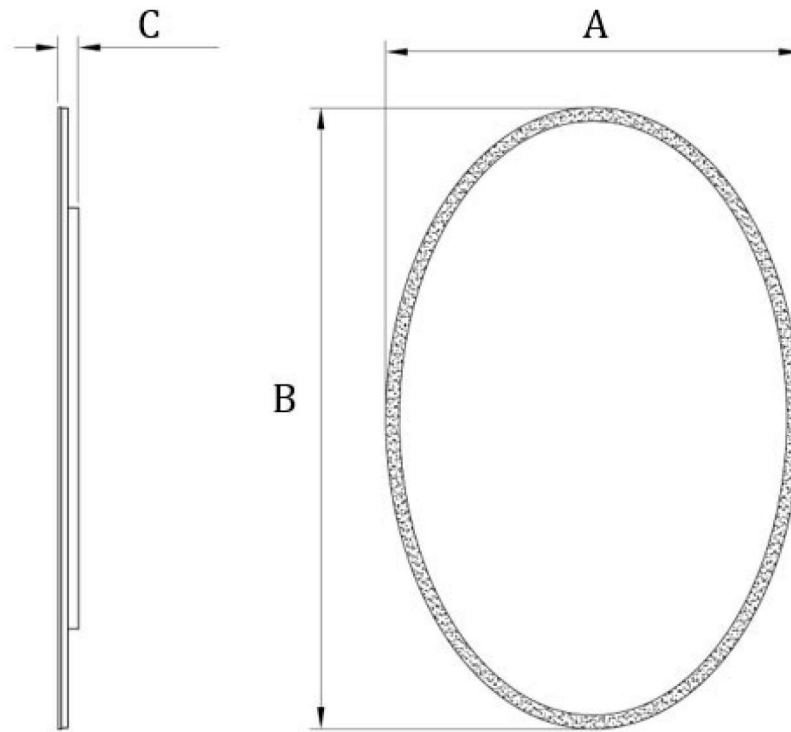

Model: L63002436-0, L63003636-0

FEATURES

- Energy Efficient and Long Lasting LED Lighting
- Acrylic Light Diffuser

LIGHTING

- LED (Light-Emitting Diode)
- Average Bulb Life of 50,000 hours
- Color Temperature: 6000K (Daylight)
- Brightness: see page 2
- Power Consumption: see page 2

Model #	A	B	C	Brightness (Lumen)	Power Consumption (Watt)
L63002436-0	24	36	1 1/8	1350	22
L63003636-0	36	36	1 1/8	1620	26